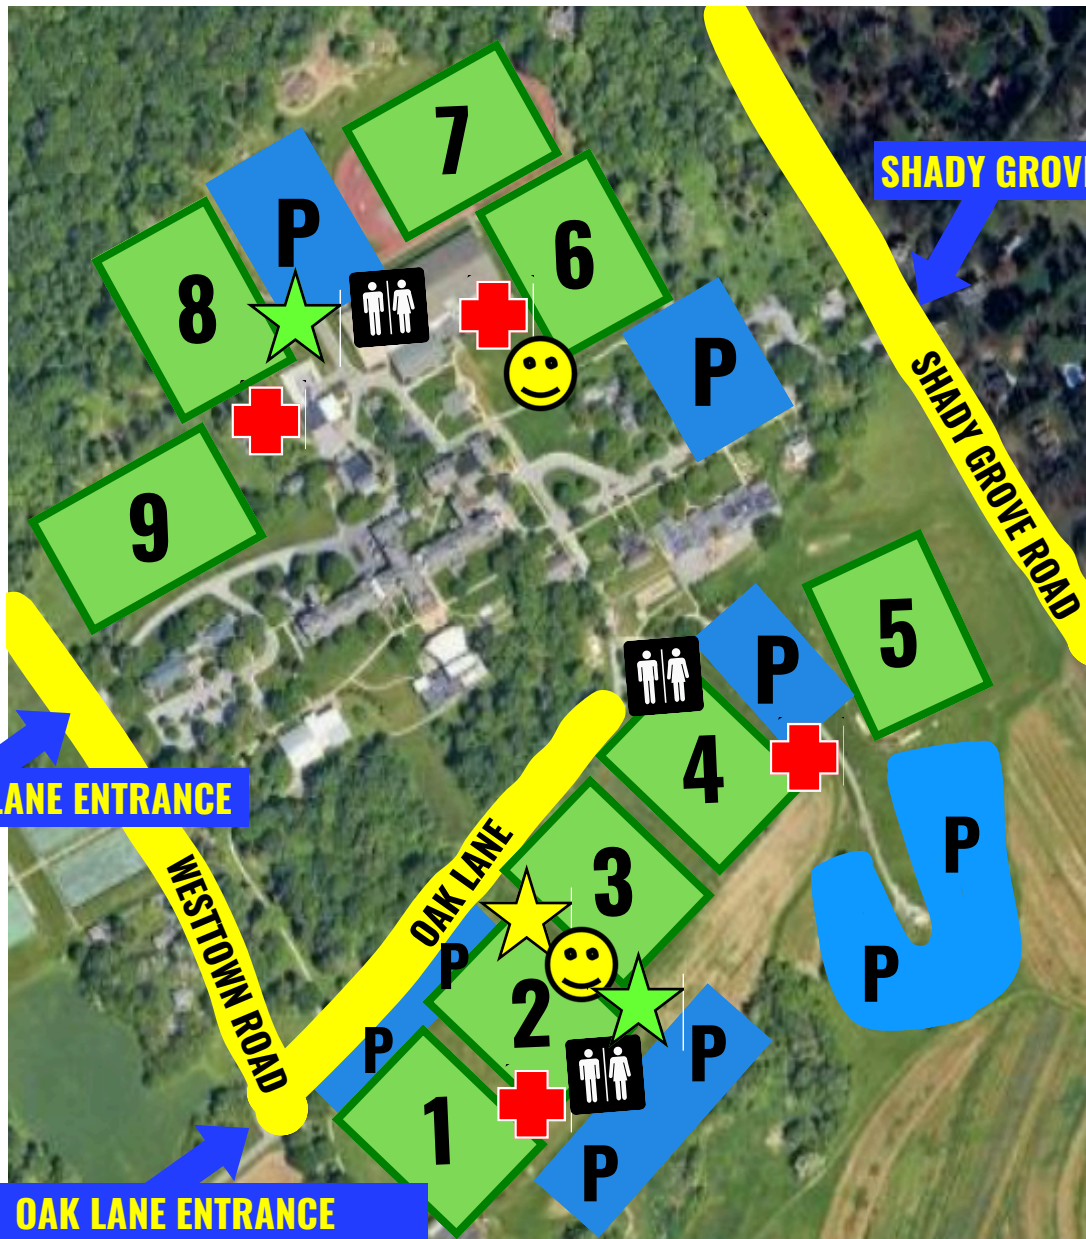

Westtown School

975 Westtown Rd West Chester, PA 19382

- HQ Tent
- Trainer Station
- Concessions
- Vendors
- Parking

VICTORY
EVENT SERIES

SUMMER+SLAM
GIRLS LACROSSE TOURNAMENT