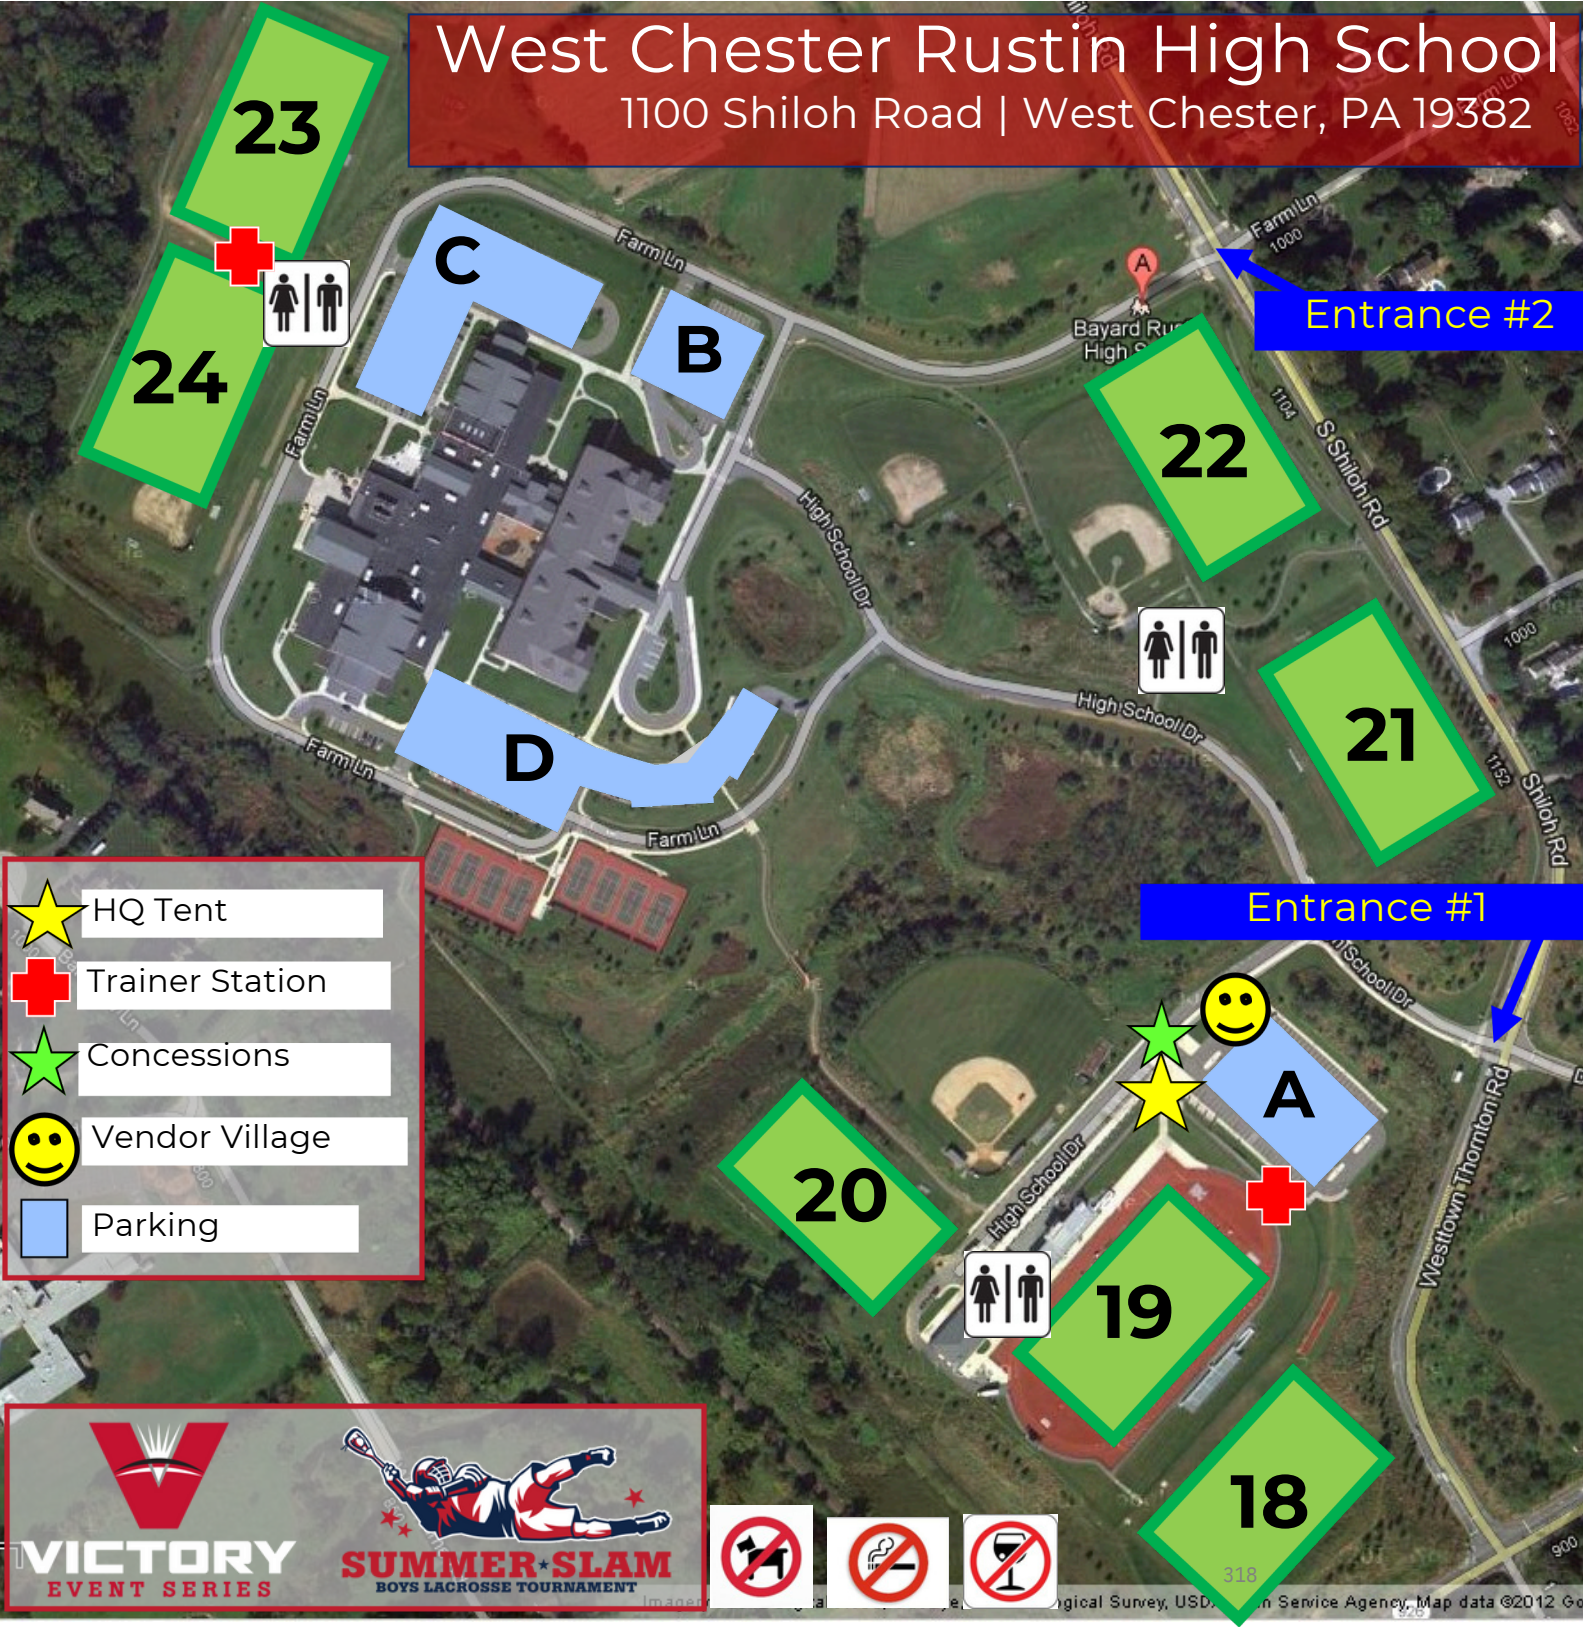

# West Chester Rustin High School

1100 Shiloh Road | West Chester, PA 19382

- HQ Tent
- Trainer Station
- Concessions
- Vendor Village
- Parking

Map data ©2012 Google