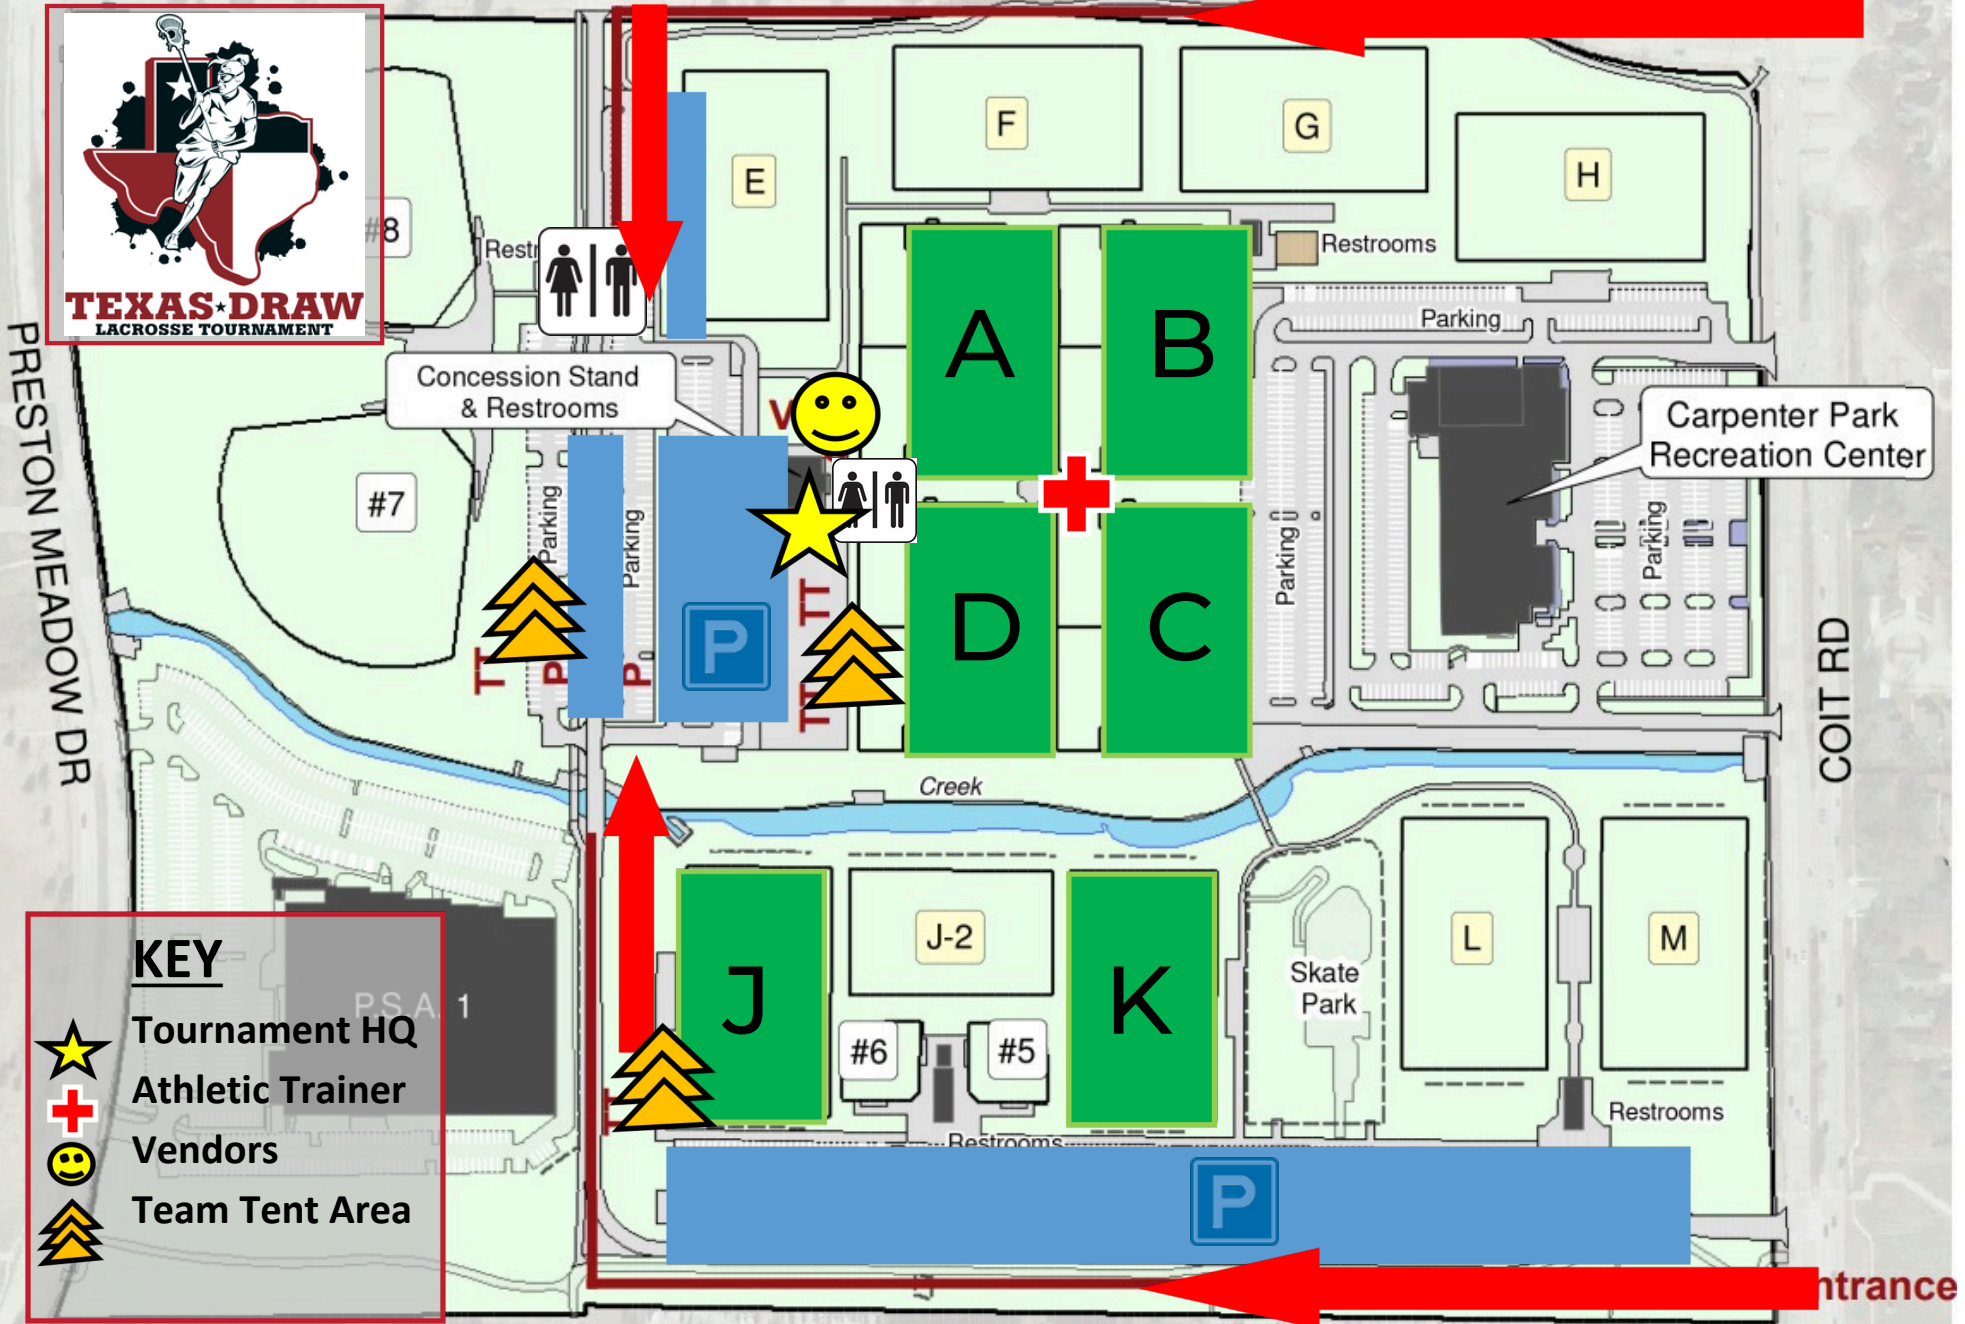

Carpenter Park 6701 Coit Road Plano, TX 75024

DENHAM WAY

PRESTON MEADOW DR

COIT RD

**KEY**

- ★ Tournament HQ
- + Athletic Trainer
- 😊 Vendors
- 🏕️ Team Tent Area

Carpenter Park Recreation Center

Entrance