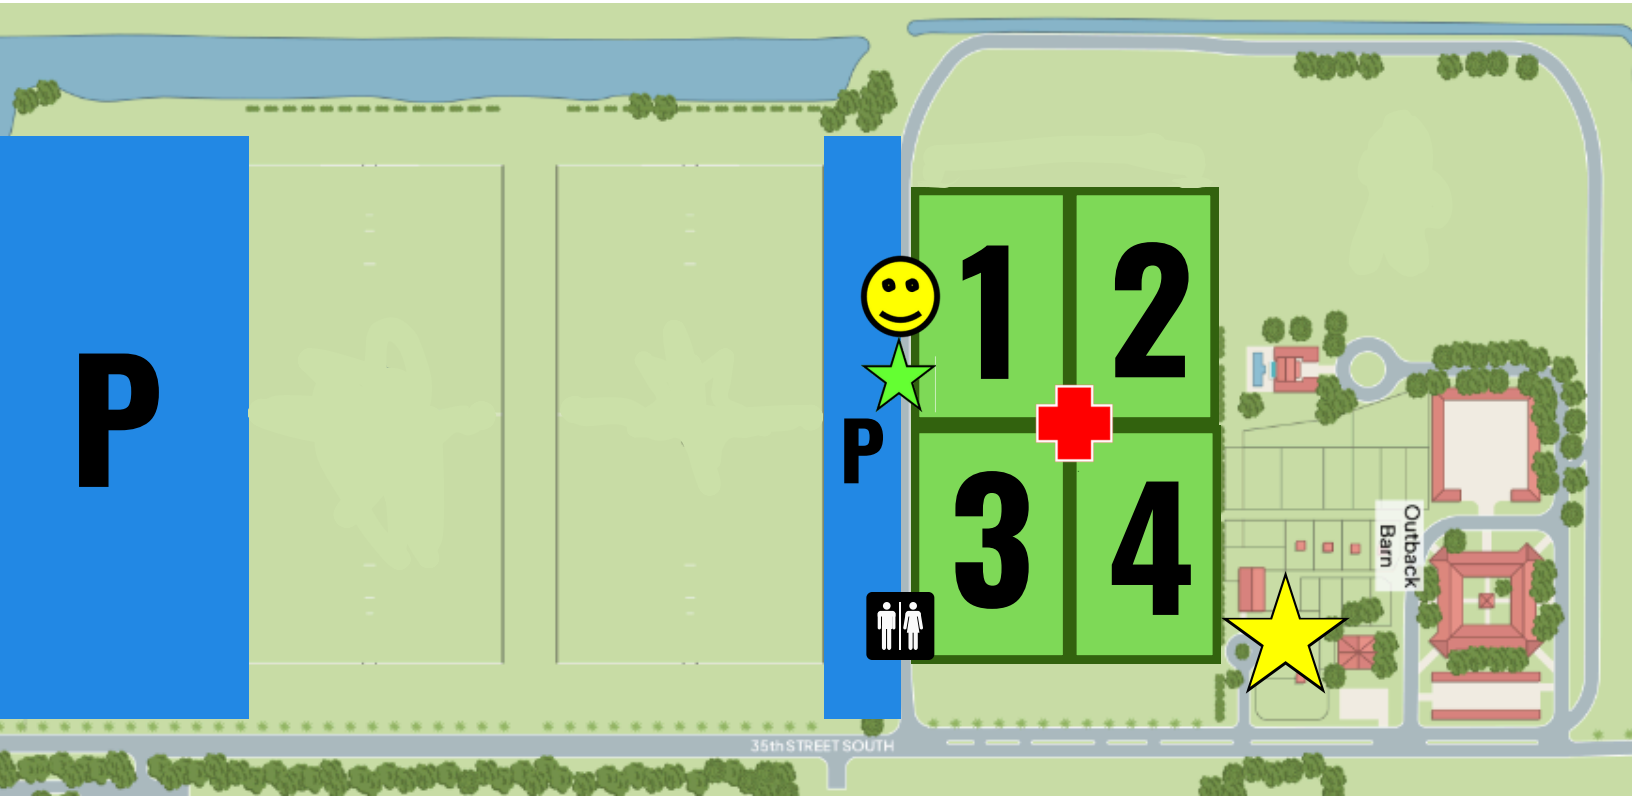

NATIONAL POLO CENTER

3667 120th Ave S, Wellington, FL 33414

HQ Tent

Trainer Station

Concessions

Vendors

Parking

VICTORY
EVENT SERIES