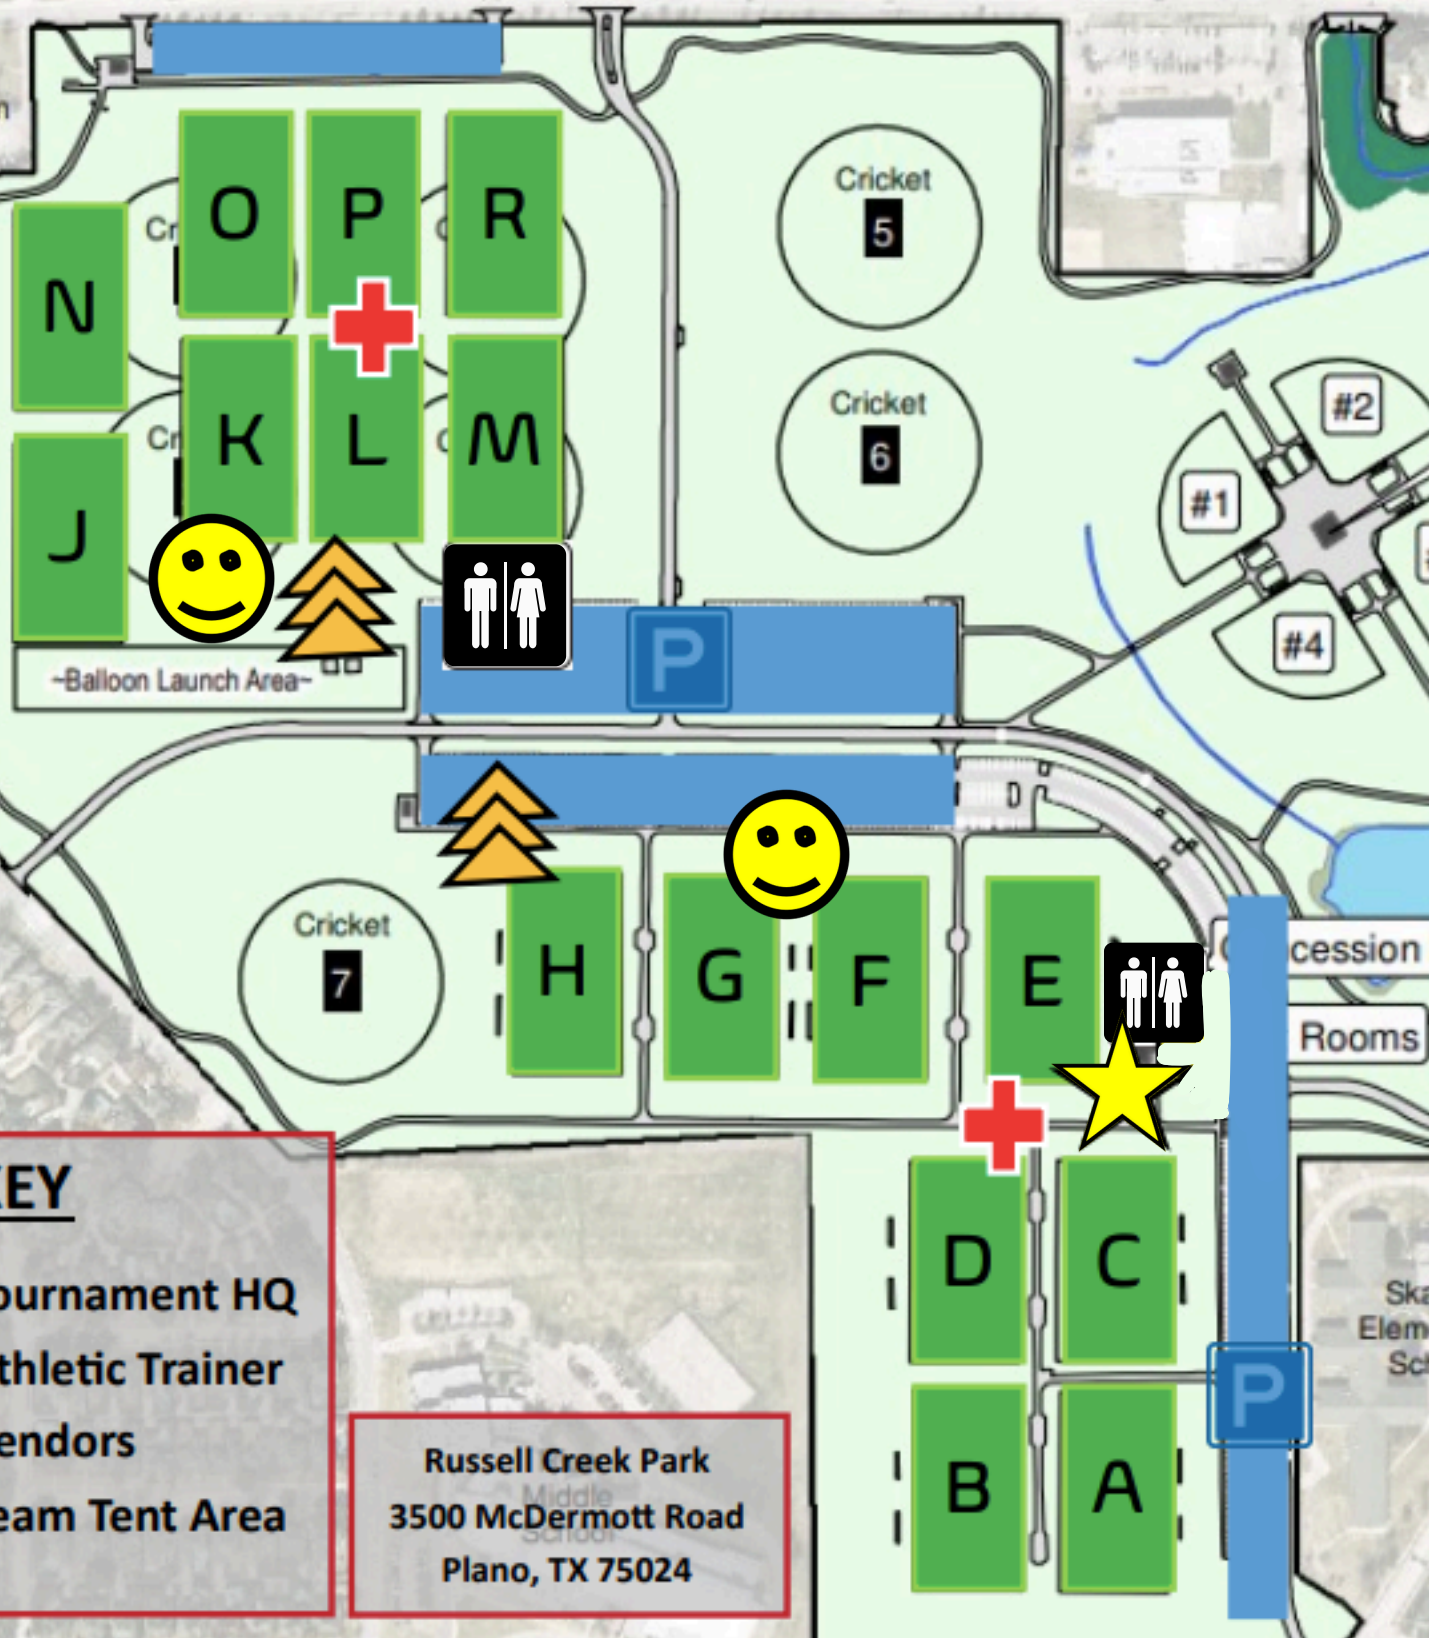

MCDERMOTT RD

GIFFORD DR

STONEHAVEN DR

Fire station #10

**KEY**

-  Tournament HQ
-  Athletic Trainer
-  Vendors
-  Team Tent Area

Russell Creek Park  
 3500 McDermott Road  
 Plano, TX 75024