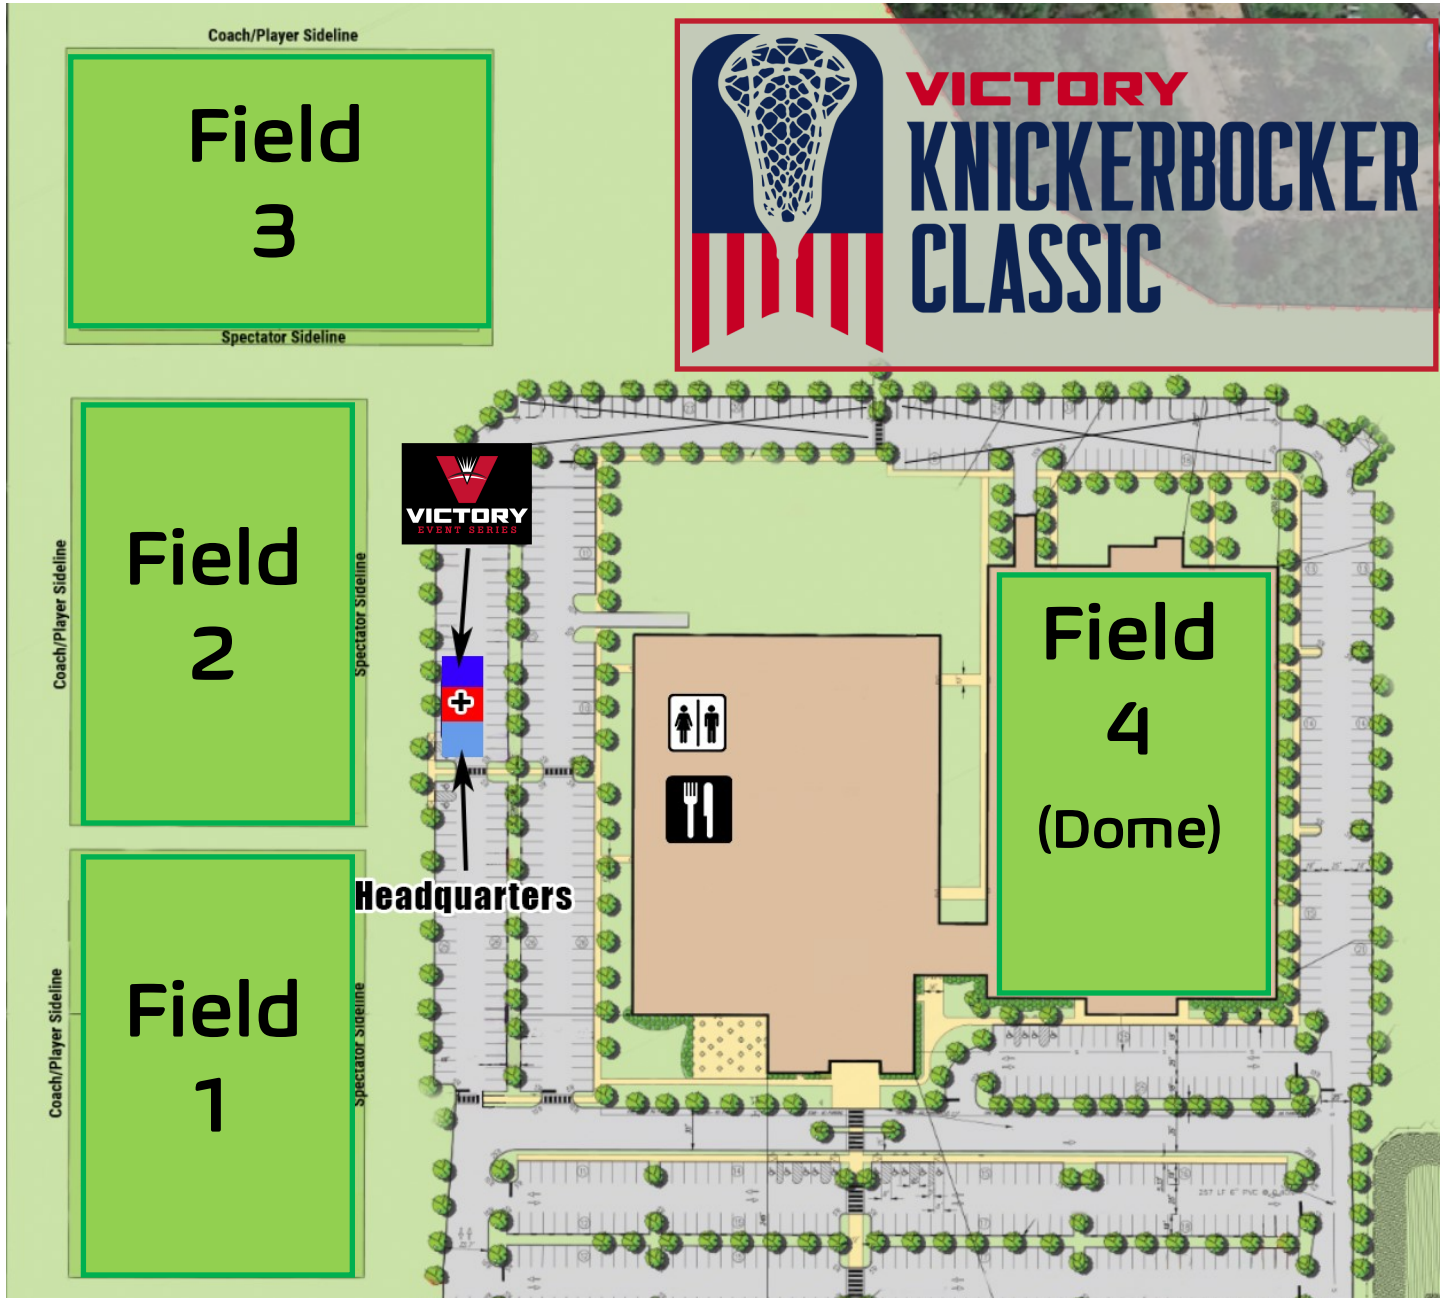

Field Map

Iron Peak Sports
137 Mountain View Rd
Hillsborough Township, NJ 08844