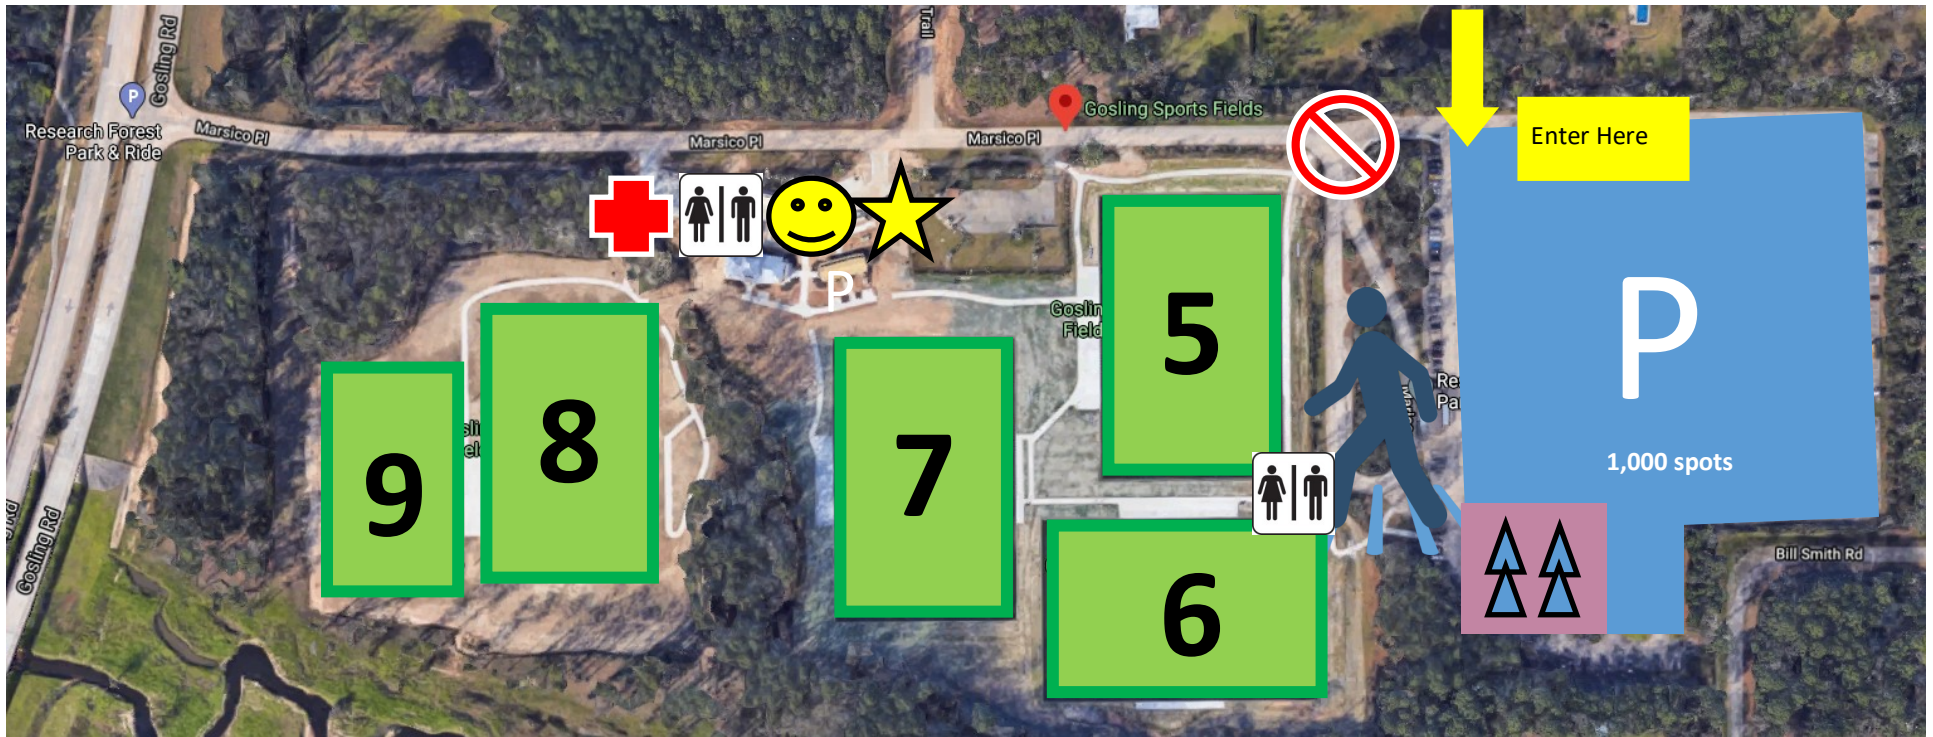

BEST OF TEXAS

KEY

-  Tournament HQ Tent
-  Athletic Trainer Station
-  Vendors & Concessions
-  Tent City

Gosling Sports Fields
4055 Marsico Pl.
The Woodlands, TX 77384

BEST OF TEXAS

Alden Bridge
4751 TX-242
The Woodlands, TX 77384

KEY

- Tournament HQ Tent
- Athletic Trainer Station
- Vendors & Concessions
- Tent City