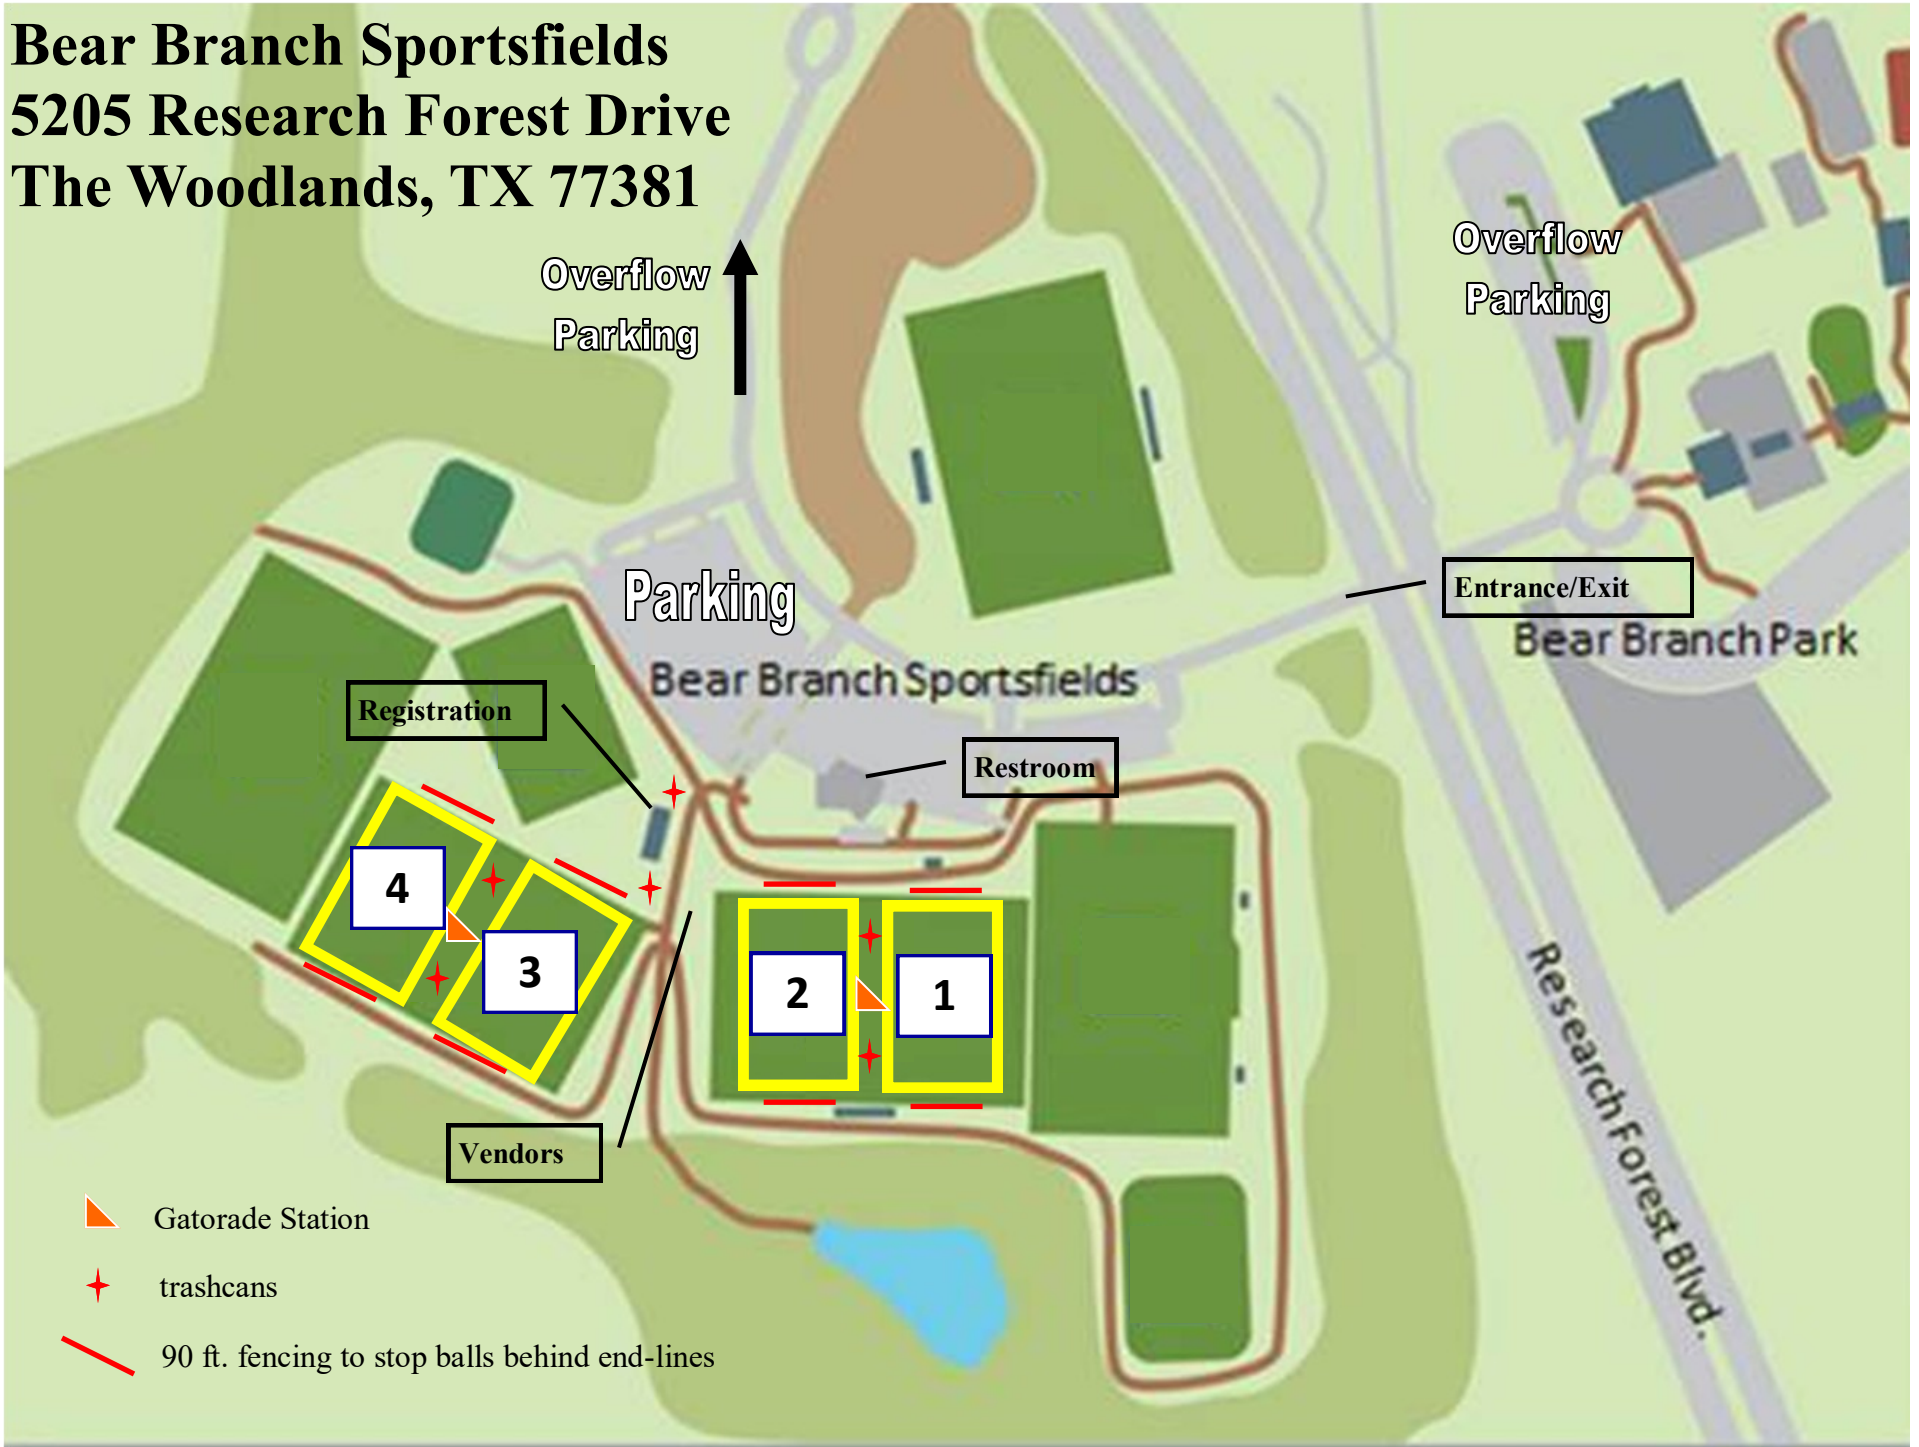

**Bear Branch Sportsfields**  
**5205 Research Forest Drive**  
**The Woodlands, TX 77381**

Overflow  
Parking

Overflow  
Parking

Parking

Entrance/Exit

Bear Branch Park

Bear Branch Sportsfields

Registration

Restroom

4

3

2

1

Vendors

Research Forest Blvd.

Gatorade Station

trashcans

90 ft. fencing to stop balls behind end-lines