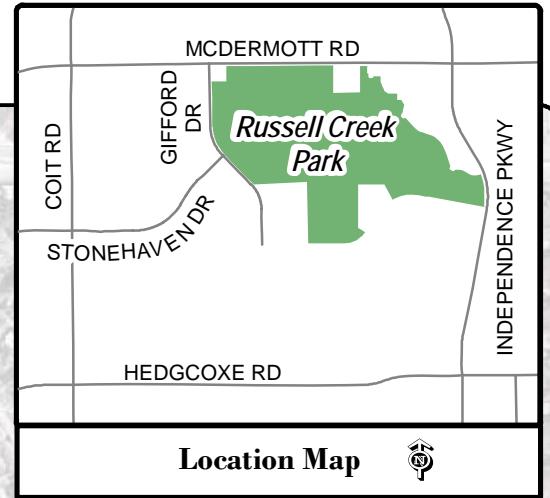

Plano - Spring Sports 2009
Russell Creek Park
 3500 McDermott Road

c:\Athletics\2009\MXDs\Russell Creek Spring 2009.mxd TLB 1-30-09

Note: This map is for abstract purposes only. Map is void after April 30, 2009

*Field use by schedule or reservation only.

PLEASE...do not park on streets and respect neighborhood integrity.