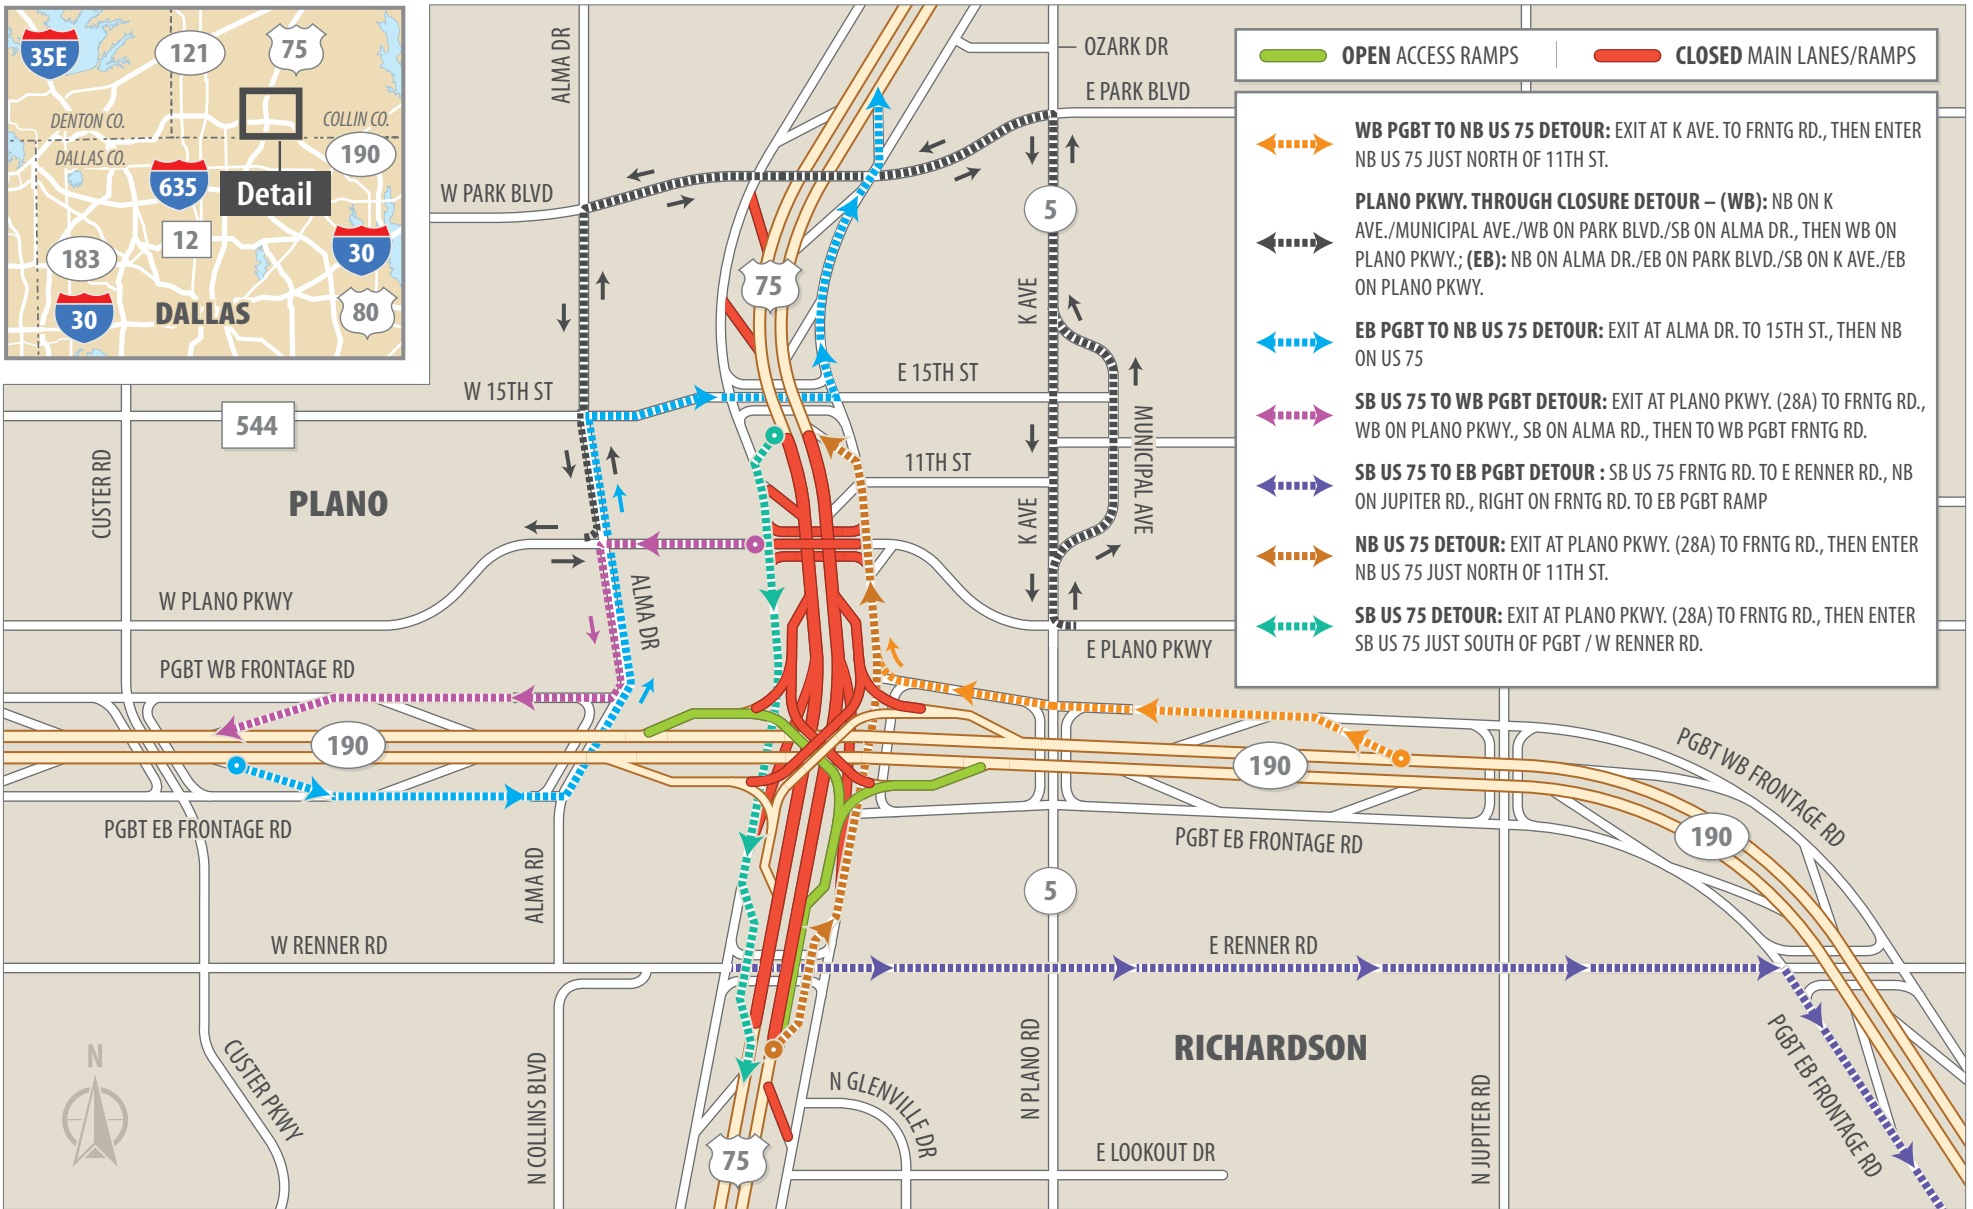

US 75 CLOSURES/DETOUR ROUTES

"Through collaboration and leadership, we deliver a safe, reliable, and integrated transportation system that enables the movement of people and goods."

0823_102017

SOURCE: Texas Department of Transportation.